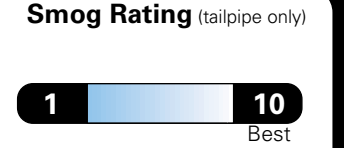

fuel economy.gov
Calculate personalized estimates and compare vehicles