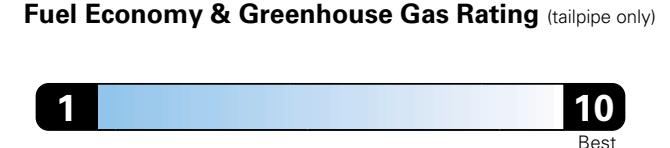

fuel economy.gov
Calculate personalized estimates and compare vehicles